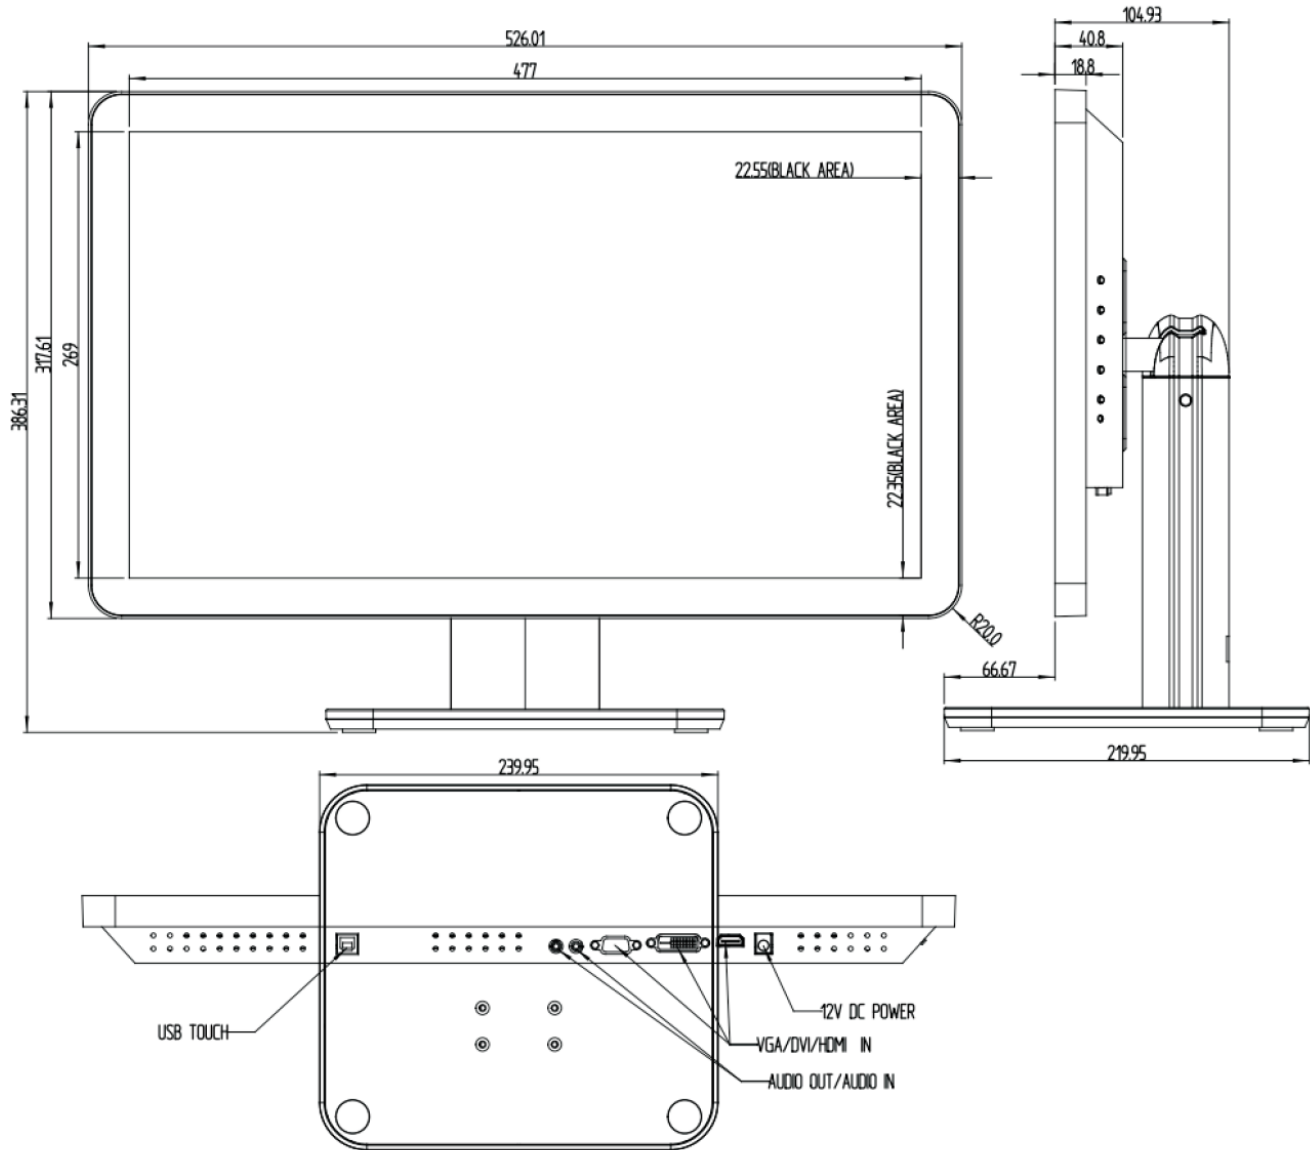

# 21.5" Multi-Touch Monitor WM-2137-36 Drawing

One World Touch, LLC reserves the right to change any of the information contained on this document without notice. We also reserve the right to discontinue, limit production or distribution of this our any other One World Touch, LLC product.