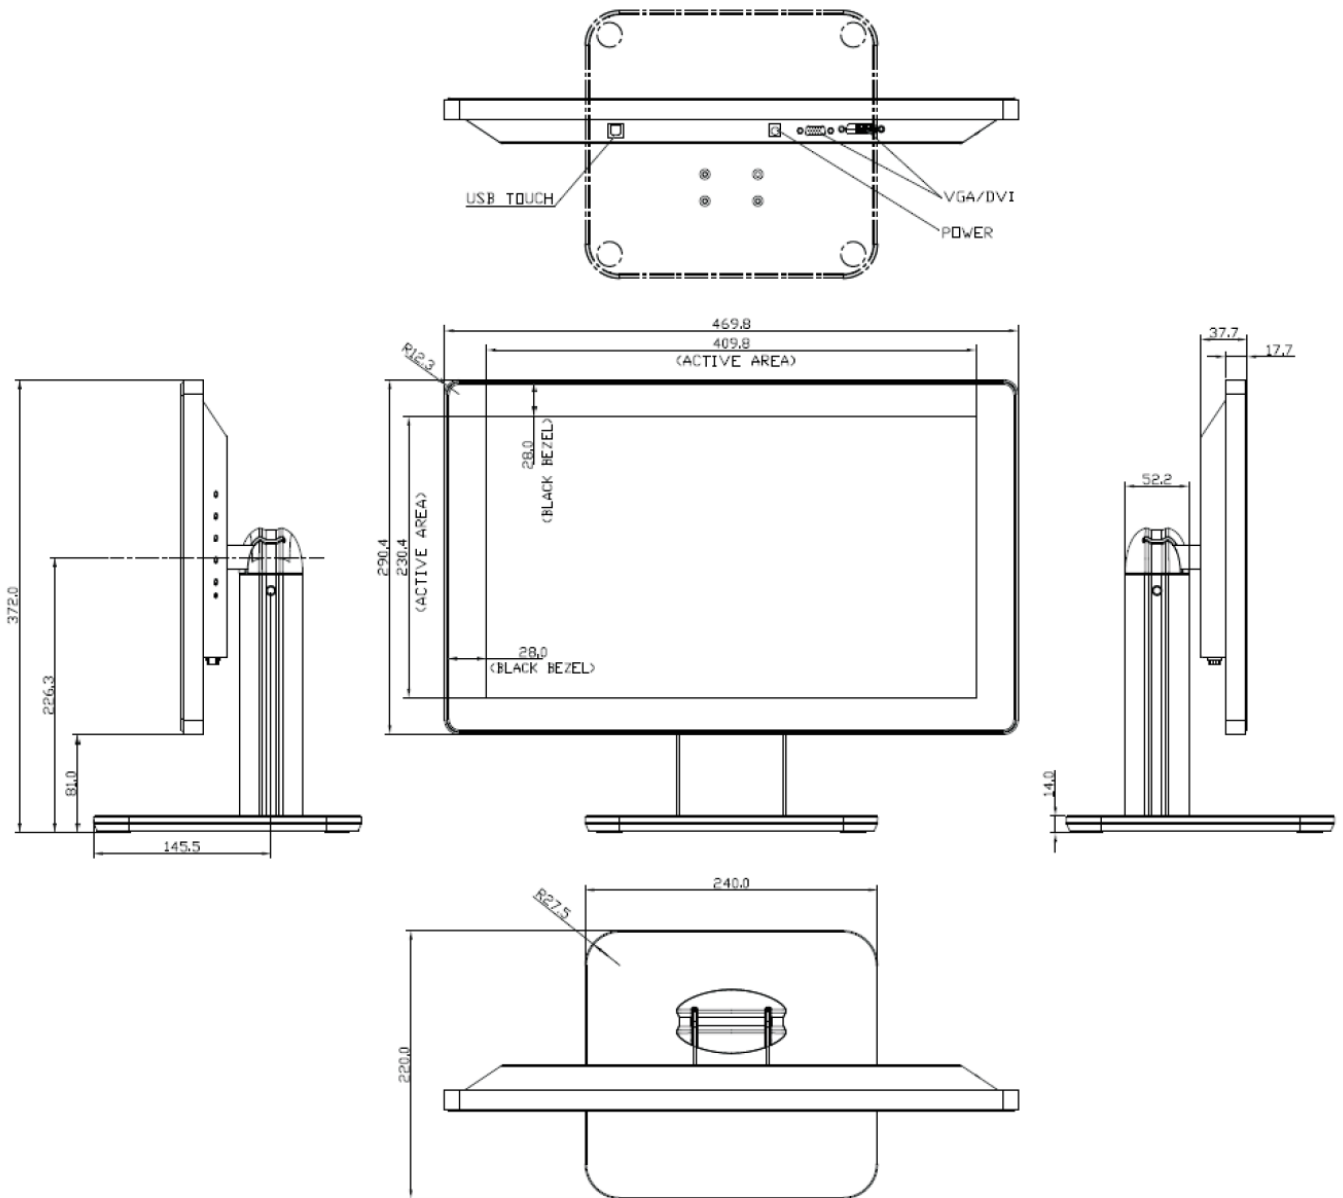

19" Wide Multi-Touch Monitor WM-1937-36 Drawing

One World Touch, LLC reserves the right to change any of the information contained on this document without notice. We also reserve the right to discontinue, limit production or distribution of this our any other One World Touch, LLC product.