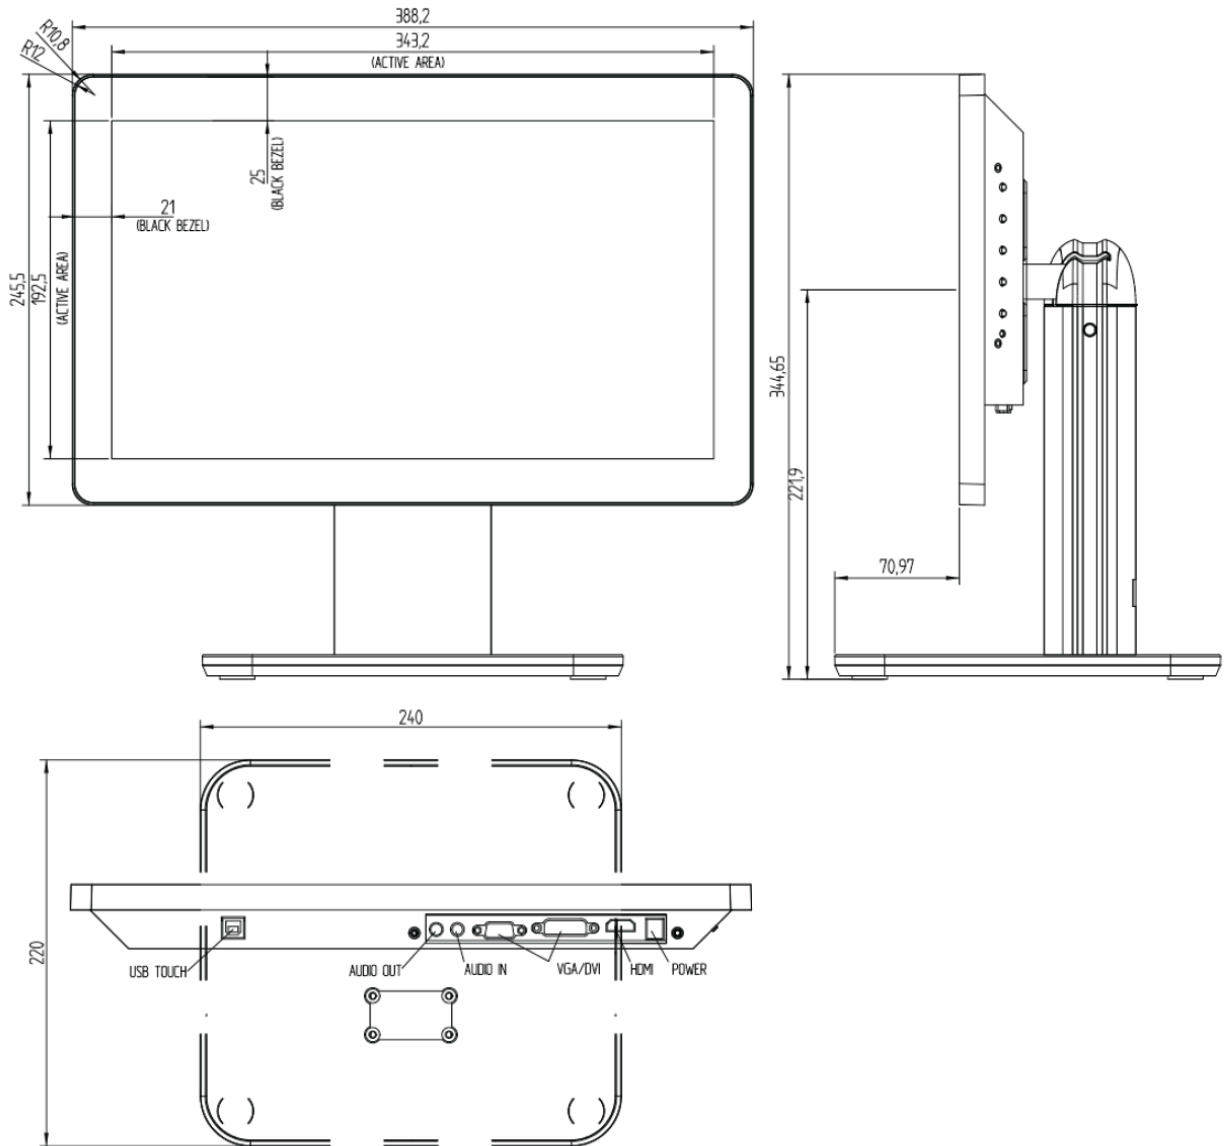

ONE WORLD
TOUCH
TOUCH SCREEN SOLUTIONS

15" Wide Multi-Touch Monitor WM-1537-36 Drawing

One World Touch, LLC reserves the right to change any of the information contained on this document without notice. We also reserve the right to discontinue, limit production or distribution of this our any other One World Touch, LLC product.