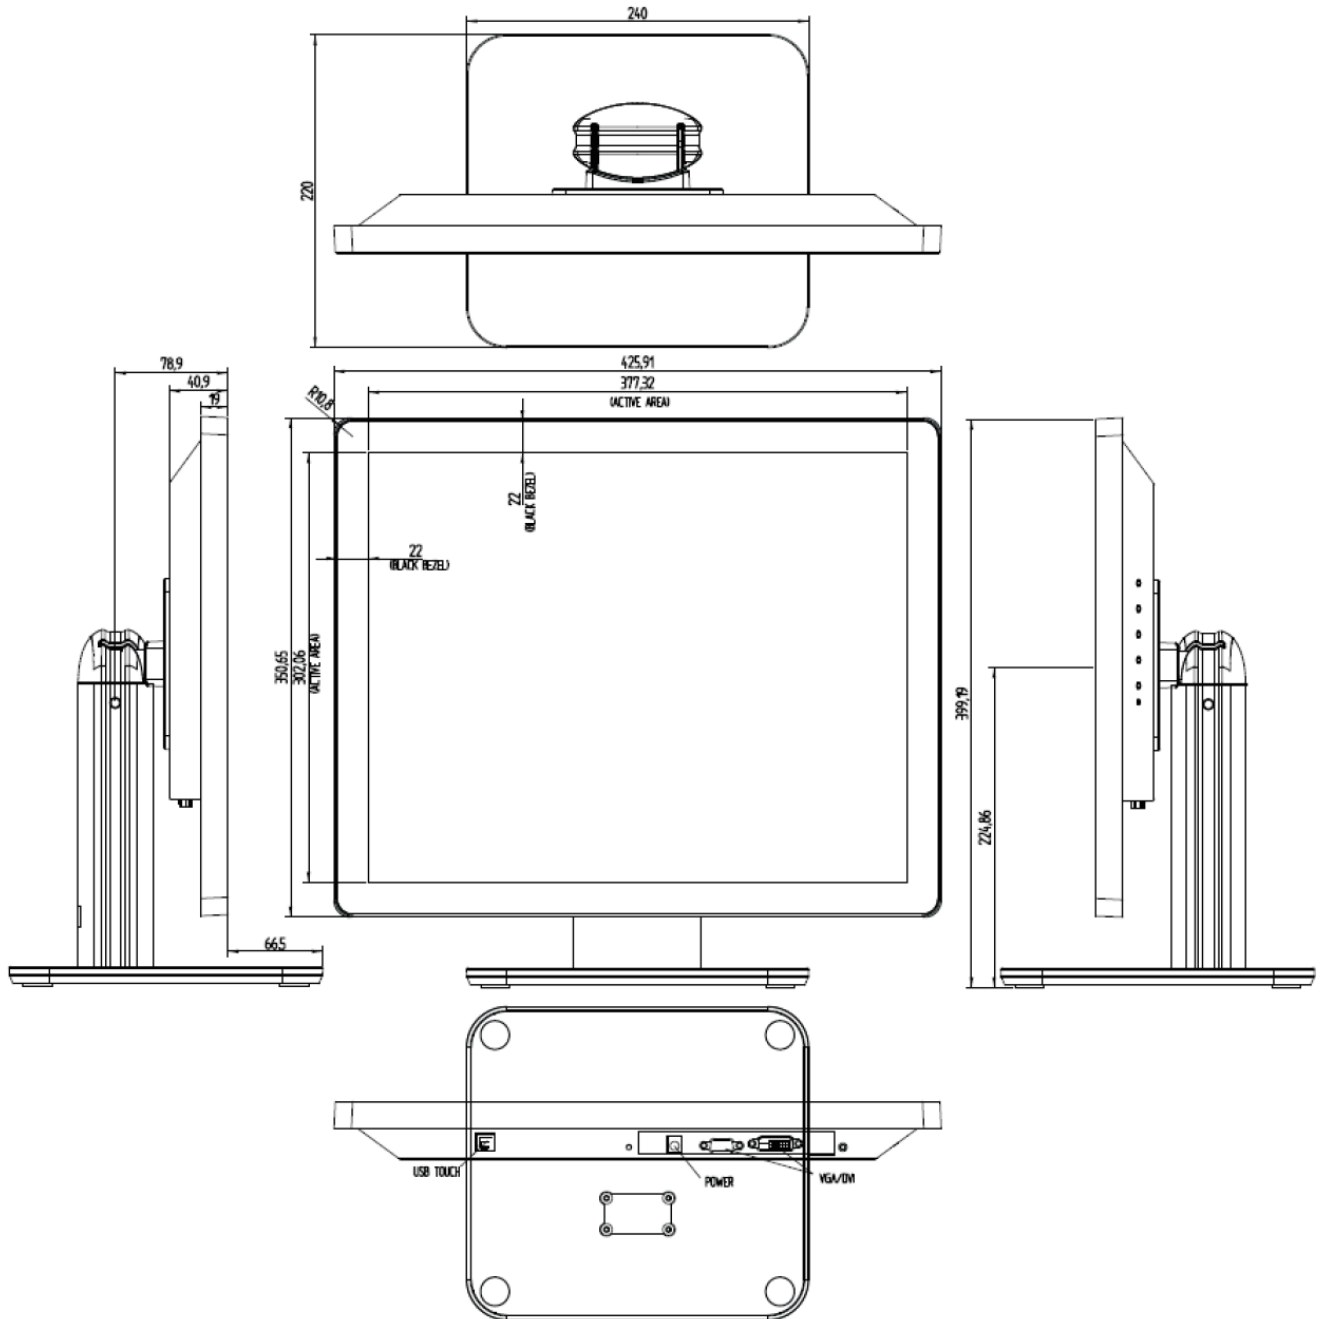

ONE WORLD
TOUCH
TOUCH SCREEN SOLUTIONS

19" Multi-Touch Monitor DM-1937-36 Drawing

One World Touch, LLC reserves the right to change any of the information contained on this document without notice. We also reserve the right to discontinue, limit production or distribution of this our any other One World Touch, LLC product.