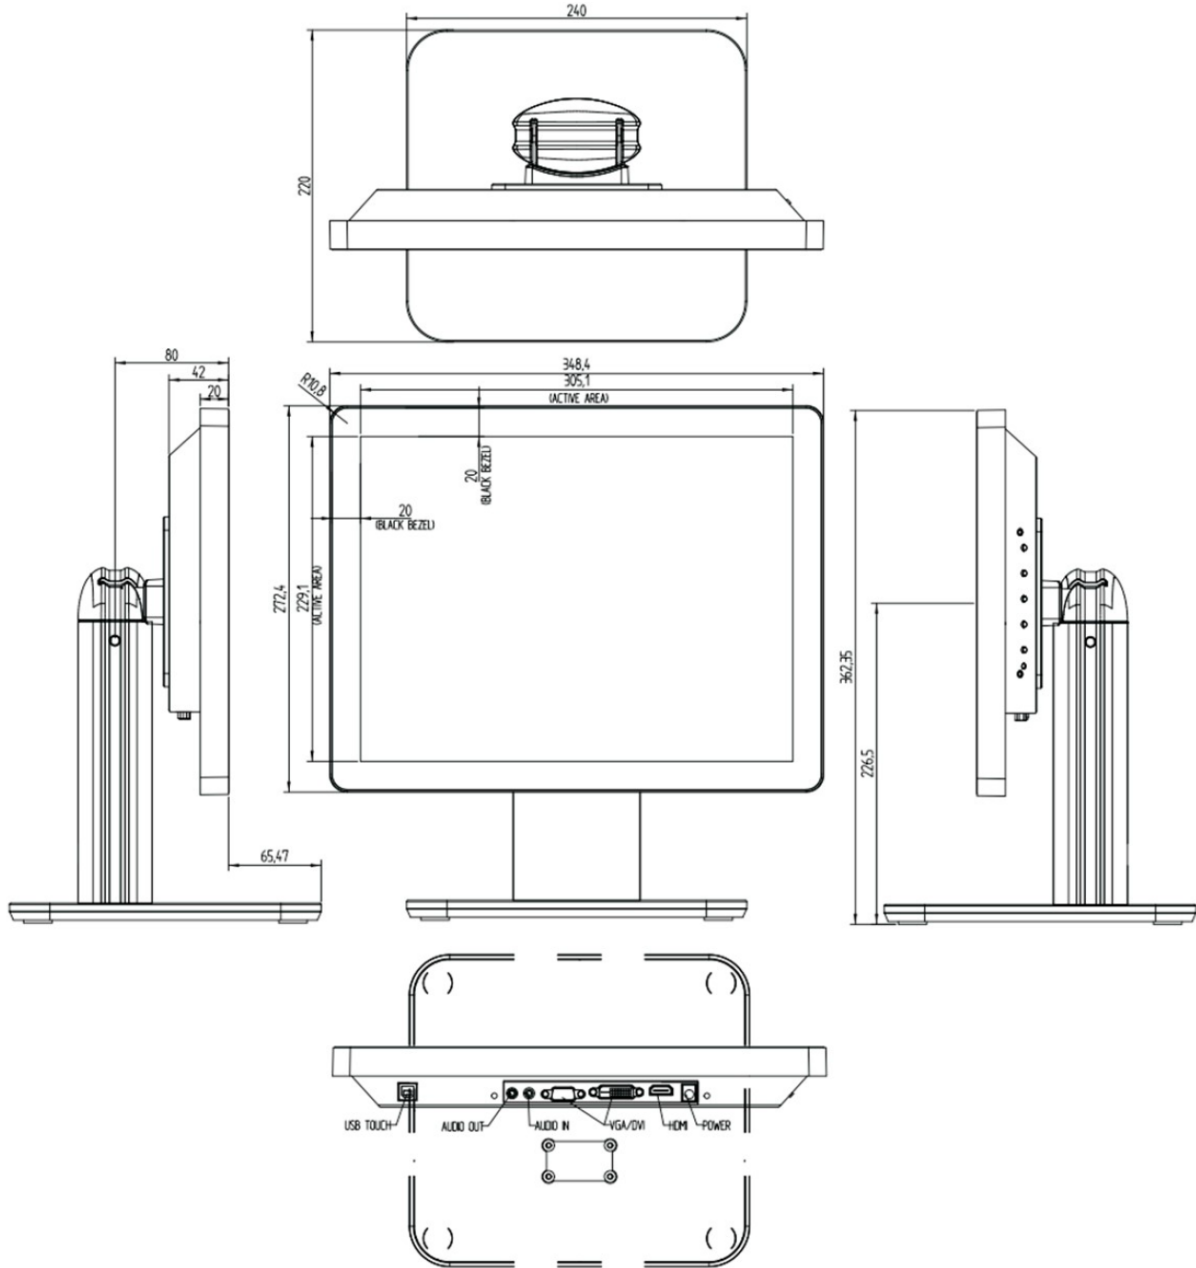

ONE WORLD
TOUCH
TOUCH SCREEN SOLUTIONS

15" Multi-Touch Monitor DM-1537-36 Drawing

One World Touch, LLC reserves the right to change any of the information contained on this document without notice. We also reserve the right to discontinue, limit production or distribution of this our any other One World Touch, LLC product.