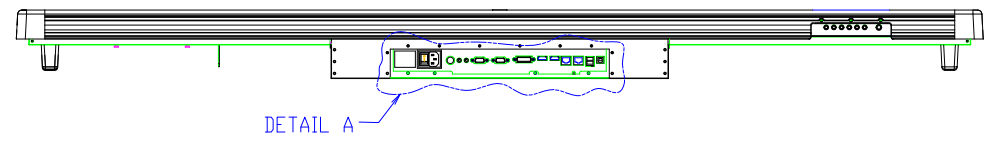

ITEM	PART NO	PART NAME	QTY	COLOR	ART WORK
1			1	白銀	M

REFERENCE TOLERANCE				
RANGE	TOL±	TOL±	TOL±	TOL±
0.5~3	±0.05	±0.1	±0.2	-
3~6	±0.05	±0.1	±0.3	±0.5
6~30	±0.1	±0.2	±0.5	±1
30~120	±0.15	±0.3	±0.8	±1.5
120~400	±0.2	±0.5	±1.2	±2.5
400~1000	±0.3	±0.8	±2	±4
1000~2000	±0.5	±1.2	±3	±6
2000~4000	-	±2	±4	±8
ANGLE	±1'	±1'	±1'30'	±3'

ITEM	Rev.	DESCRIPTION	DATE	SIGN	REMARK
		LM-7036-26 70" Multi-Touch Display		A0	01-Jul-2014
MODEL		NAME			
DRN	Jack.Hsu	MATERIAL	METAL	REV	DESCRIPTION
DSN		FINISH	PAINTING		DATE
CKD					
APPD					
				DIM IN	mm
				SHEET	1 OF 1
DRAWING NO				LM-7036-26	