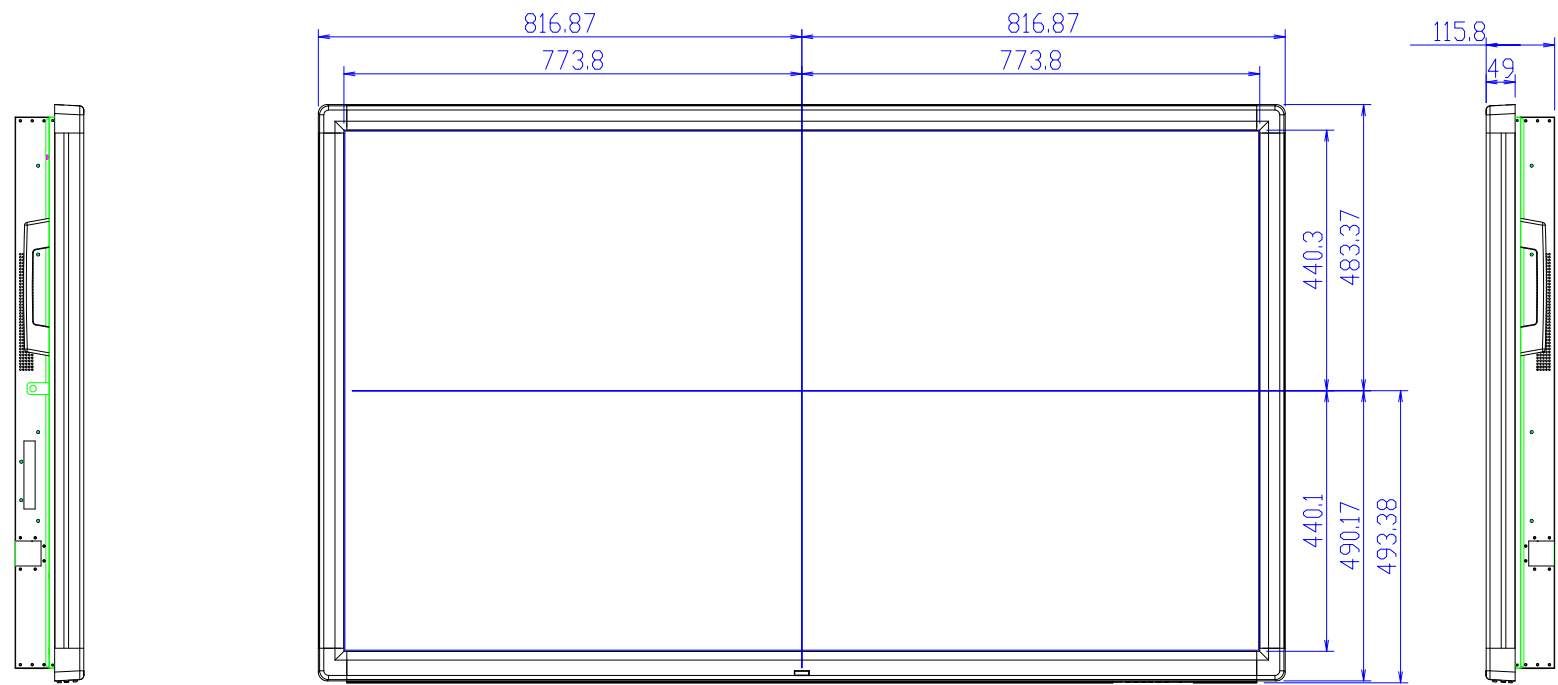

ITEM	PART NO	PART NAME	QTY	COLOR	ART WORK
1			1	白銀	M

REFERENCE TOLERANCE				
RANGE	TOL±	TOL±	TOL±	TOL±
0.5~3	±0.05	±0.1	±0.2	-
3~6	±0.05	±0.1	±0.3	±0.5
6~30	±0.1	±0.2	±0.5	±1
30~120	±0.15	±0.3	±0.8	±1.5
120~400	±0.2	±0.5	±1.2	±2.5
400~1000	±0.3	±0.8	±2	±4
1000~2000	±0.5	±1.2	±3	±6
2000~4000	-	±2	±4	±8
ANGLE	±1'	±1'	±1'30'	±3'

ITEM	Rev.	DESCRIPTION	DATE	SIGN	REMARK
		LM-7036-26 70" Multi-Touch Display		A0	01-Jul-2014
MODEL		NAME			
DRN	Jack.Hsu	MATERIAL	METAL	REV	DESCRIPTION
DSN		FINISH	PAINTING		DATE
CKD					
APPD					
				DIM IN	mm
				SHEET	1 OF 1
DRAWING NO				LM-7036-26	