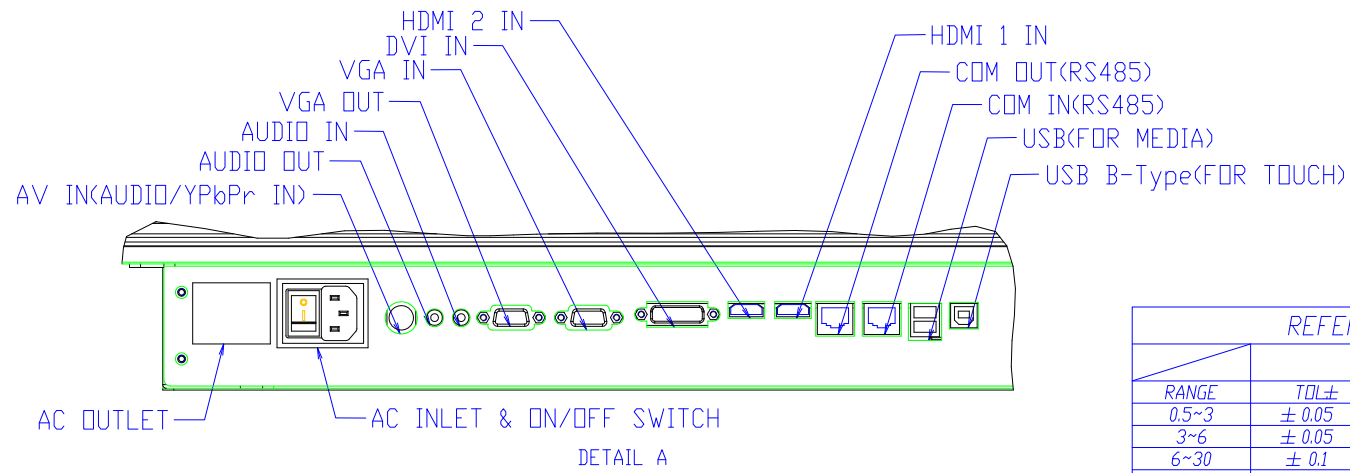

ITEM	PART NO	PART NAME	QTY	COLOR	ART WORK
1			1	白銀	M

REFERENCE TOLERANCE				
RANGE	TOL±	TOL±	TOL±	TOL±
0.5~3	±0.05	±0.1	±0.2	-
3~6	±0.05	±0.1	±0.3	±0.5
6~30	±0.1	±0.2	±0.5	±1
30~120	±0.15	±0.3	±0.8	±1.5
120~400	±0.2	±0.5	±1.2	±2.5
400~1000	±0.3	±0.8	±2	±4
1000~2000	±0.5	±1.2	±3	±6
2000~4000	-	±2	±4	±8
ANGLE	±1'	±1'	±1'30'	±3'

ITEM	Rev.	DESCRIPTION	DATE	SIGN	REMARK
		LM-7036-26 70" Multi-Touch Display		A0	01-Jul-2014
MODEL		NAME			
DRN	Jack.Hsu	MATERIAL	METAL	REV	DESCRIPTION
DSN		FINISH	PAINTING		DATE
CKD					
APPD					
				DIM IN	mm
				SHEET	1 OF 1
DRAWING NO				LM-7036-26	