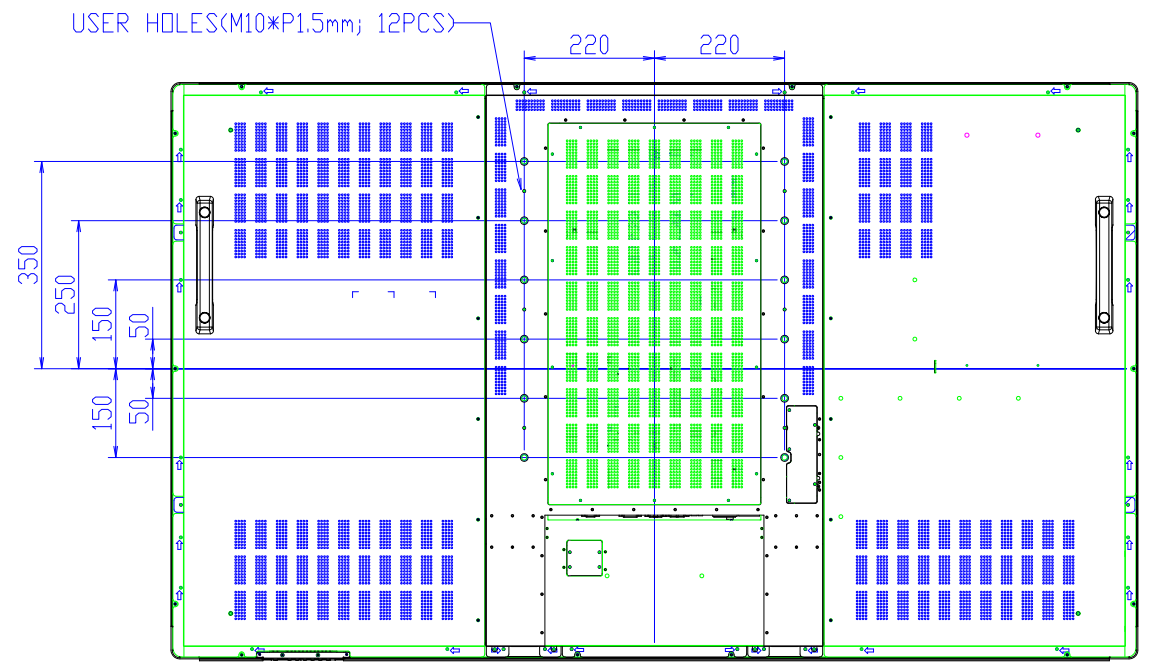

ITEM	PART NO	PART NAME	QTY	COLOR	ART WORK
1			1	白銀	M

REFERENCE TOLERANCE				
RANGE	TOL±	TOL±	TOL±	TOL±
0.5~3	±0.05	±0.1	±0.2	-
3~6	±0.05	±0.1	±0.3	±0.5
6~30	±0.1	±0.2	±0.5	±1
30~120	±0.15	±0.3	±0.8	±1.5
120~400	±0.2	±0.5	±1.2	±2.5
400~1000	±0.3	±0.8	±2	±4
1000~2000	±0.5	±1.2	±3	±6
2000~4000	-	±2	±4	±8
ANGLE	±1'	±1'	±1'30'	±3'

ITEM	Rev.	DESCRIPTION	DATE	SIGN	REMARK
		LM-7036-26 70" Multi-Touch Display		A0	01-Jul-2014
MODEL		NAME			
DRN	Jack.Hsu	MATERIAL	METAL	REV	DESCRIPTION
DSN		FINISH	PAINTING		DATE
CKD					
APPD					
				DIM IN	mm
				SHEET	1 OF 1
DRAWING NO				LM-7036-26	