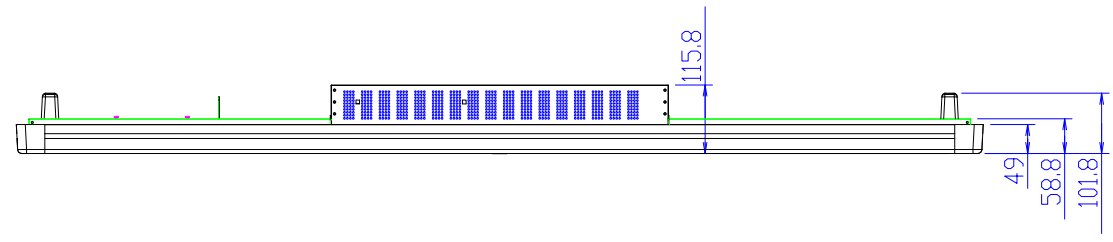

ITEM	PART NO	PART NAME	QTY	COLOR	ART WORK
1			1	白銀	M

REFERENCE TOLERANCE				
RANGE	TOL±	TOL±	TOL±	TOL±
0.5~3	±0.05	±0.1	±0.2	-
3~6	±0.05	±0.1	±0.3	±0.5
6~30	±0.1	±0.2	±0.5	±1
30~120	±0.15	±0.3	±0.8	±1.5
120~400	±0.2	±0.5	±1.2	±2.5
400~1000	±0.3	±0.8	±2	±4
1000~2000	±0.5	±1.2	±3	±6
2000~4000	-	±2	±4	±8
ANGLE	±1'	±1'	±1'30'	±3'

ITEM	Rev.	DESCRIPTION	DATE	SIGN	REMARK
		LM-7036-26 70" Multi-Touch Display		A0	01-Jul-2014
MODEL		NAME			
DRN	Jack.Hsu	MATERIAL	METAL	REV	DESCRIPTION
DSN		FINISH	PAINTING		DATE
CKD					
APPD					
				DIM IN	mm
				SHEET	1 OF 1
DRAWING NO				LM-7036-26	