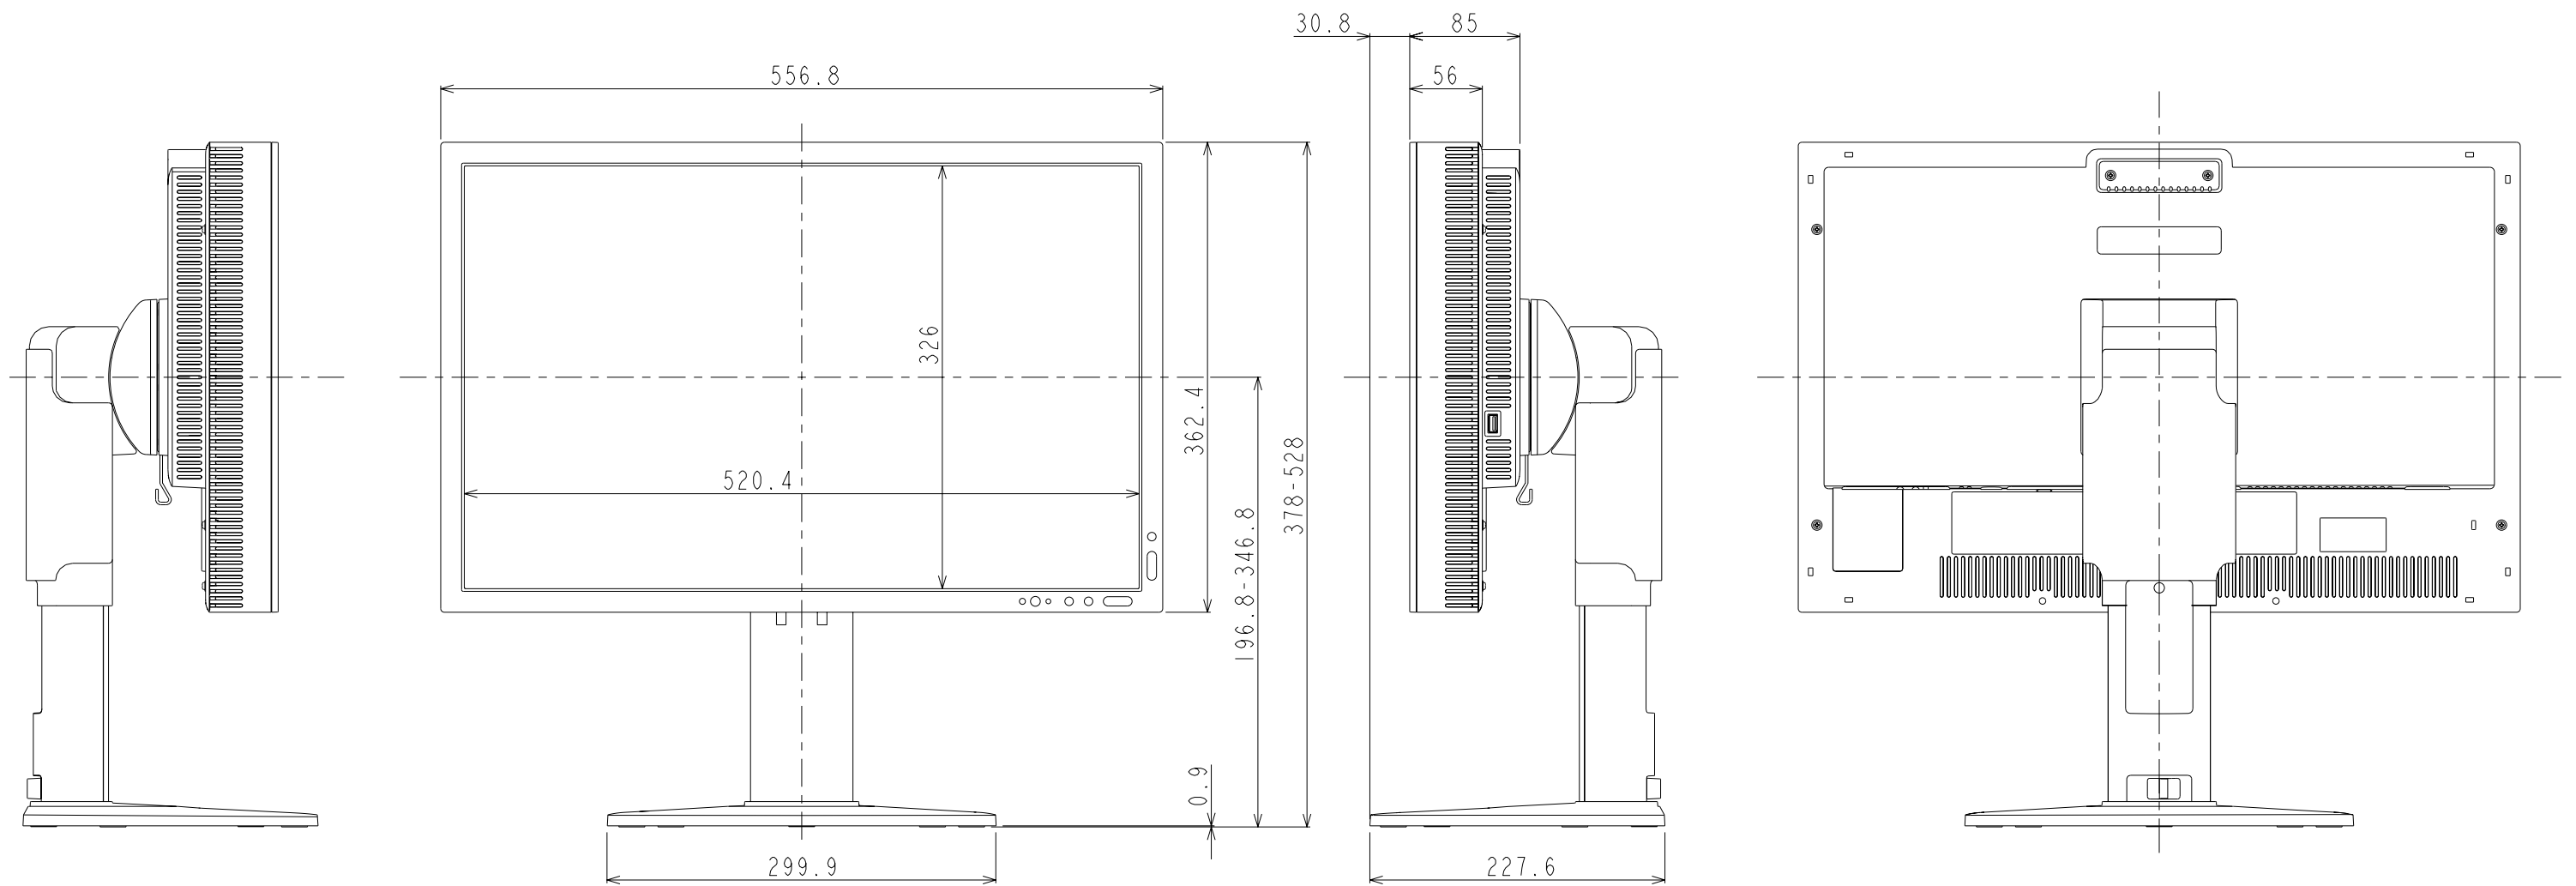

P241W
landscape

P241W
portrait